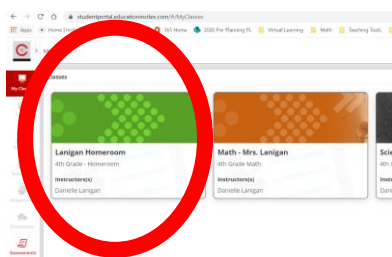

Logging in to CTLS Learn

- ❑ Go to the [Cobb County home page](#)
- ❑ Select parents in the top black banner
- ❑ Then select "CTLS Learn Login"

Click **HERE** for a video tutorial!

- ❑ At the login screen, enter your students information.

CTLS
COBB TEACHING & LEARNING SYSTEM

Student ID

Password

LOGIN

First Time Login Help Forgot Password

CTLS Learn Student Login

Username:
Office 365 Username

Password:
Office 365 Password

Note: If prompted for a Client ID, please use **gacobb**

- Click **HERE** for directions to access your student's Office 365 login information.
- Click **HERE** for a video.

- ❑ Then select the class that you want to attend