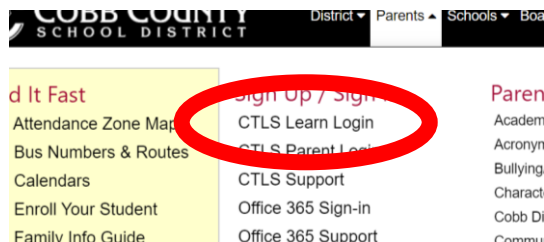

Logging in to CTLS Learn

- ❑ Go to the [Cobb County home page](#)
- ❑ Select parents in the top black banner
- ❑ Then select "CTLS Learn Login"

Click **HERE** for a video tutorial!

- ❑ At the login screen, enter your students information.